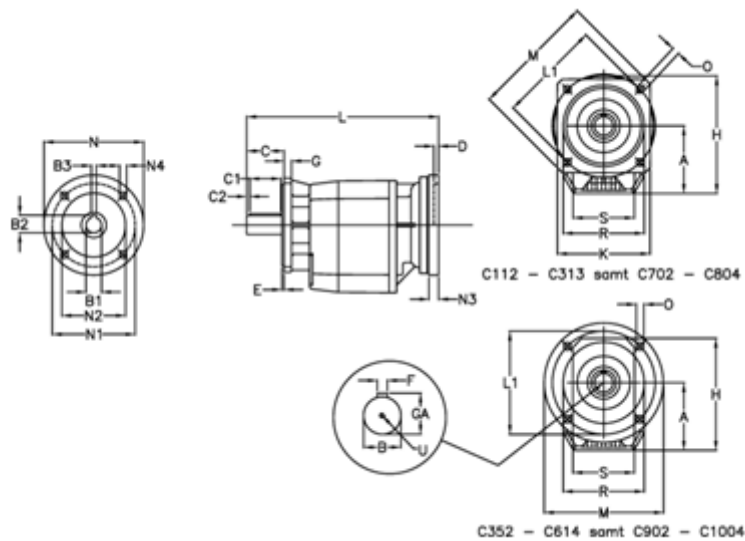

# Data Sheet

Article number: 406008400002435  
 Description: Helical gearbox  
 C803F-4000-P90B5

## Measures

A = 247.0	D = 4.0	L1 = 350	R = 320
B = 80	E = 5	M = 400	S = 300
B1 = 24	F = 22	N = 200	U = M20x42
B2 = 27.3	G = 20	N1 = 165	
B3 = 8	GA = 85.0	N2 = 130	
C = 140	H = 422.0	N3 = 0	
C1 = 110	K = 350	N4 = M10x12	
C2 = 15	L = 533.0	O = 18.0	